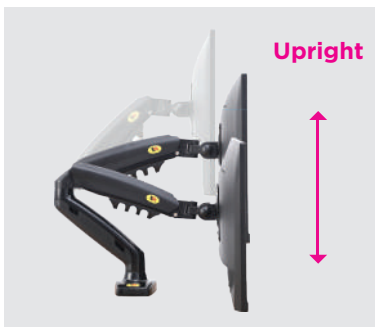

F100A

Premium steel single arm Desktop Mount
For most 22" ~ 35"

New Style
New Design

Upright
345mm

Weight Capacity
3-12 Kg

Curved Monitor

VESA Compatible
75x75-100x100

Swivel Range
+90°~-90°

Tilt Range
+85° ~ -30°

Screen Rotation
360°

Upright

Upright (Height Adjustable)

Height can maximise or minimize according to the the comfort level. Specially designed to feel free from stress and work.

Tilt

+85°

-30°

Screen Tilting

Tilt reduce the glare of overhead lights or if your monitor is too high and can't be adjusted to your eye level.

Rotation

360°

Screen Rotation

Specially Integrated for landscape and portarit view.