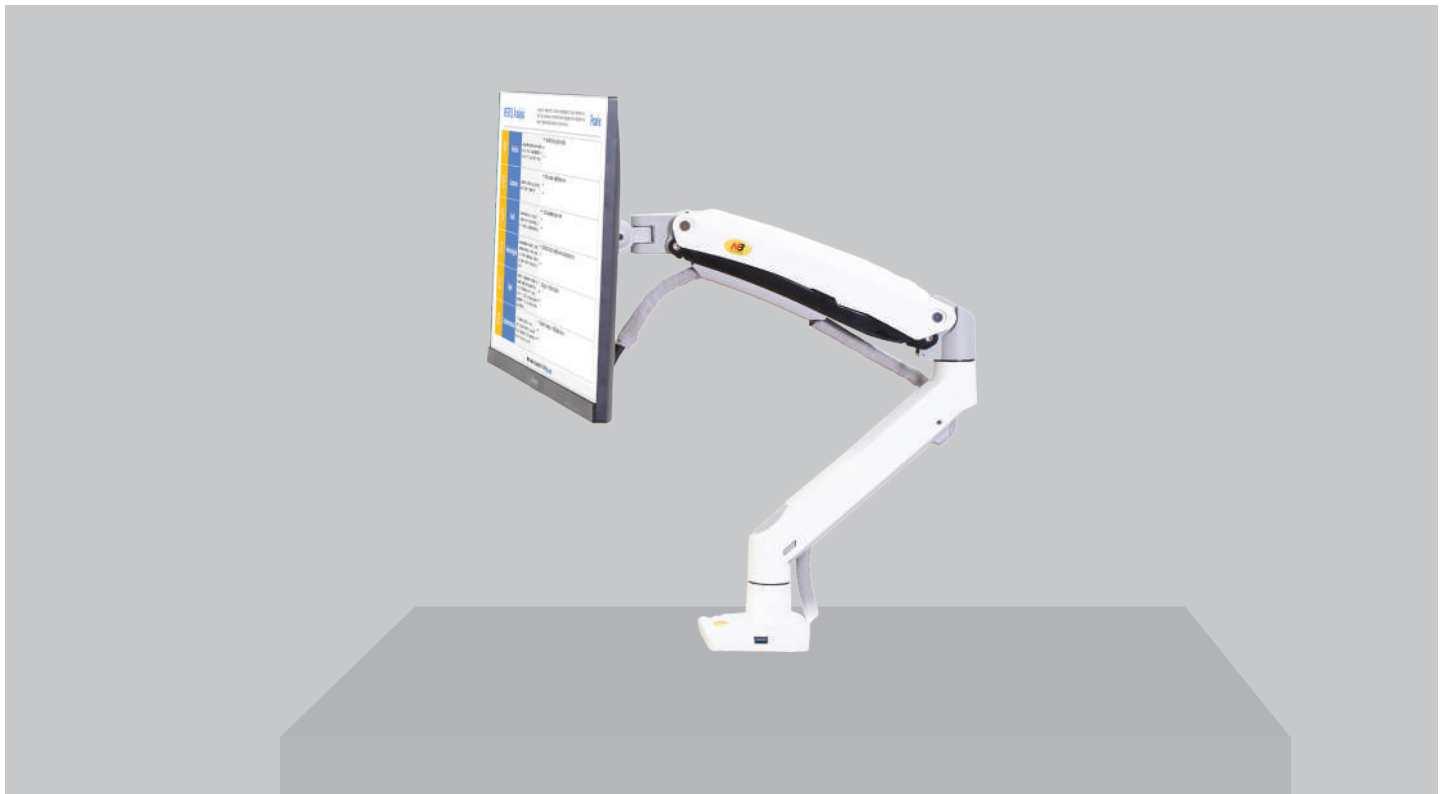

F100A

Premium steel single arm Desktop Mount
For most 22" ~ 35"

New Style
New Design

Upright
345mm

Weight Capacity
3-12 Kg

Curved Monitor

VESA Compatible
75x75-100x100

Swivel Range
+90°~-90°

Tilt Range
+85° ~ -30°

Screen Rotation
360°

Upright

Upright (Height Adjustable)

Height can maximise or minimize according to the the comfort level. Specially designed to feel free from stress and work.

Tilt

+85°

-30°

Screen Tilting

Tilt reduce the glare of overhead lights or if your monitor is too high and can't be adjusted to your eye level.

Rotation

360°

Screen Rotation

Specially Integrated for landscape and portarit view.