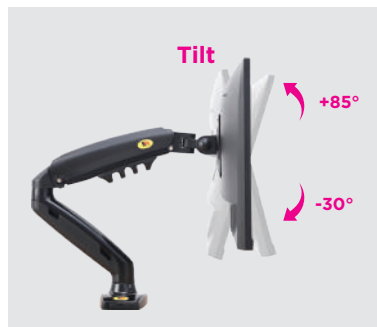

F100A

Premium steel single arm Desktop Mount
For most 22" ~ 35"

New Style
New Design

Upright
345mm

Weight Capacity
3-12 Kg

Curved Monitor

VESA Compatible
75x75-100x100

Swivel Range
+90°~-90°

Tilt Range
+85° ~ -30°

Screen Rotation
360°

Upright

Upright (Height Adjustable)

Height can maximise or minimize according to the the comfort level. Specially designed to feel free from stress and work.

Tilt

+85°

-30°

Screen Tilting

Tilt reduce the glare of overhead lights or if your monitor is too high and can't be adjusted to your eye level.

Rotation

360°

Screen Rotation

Specially Integrated for landscape and portarit view.