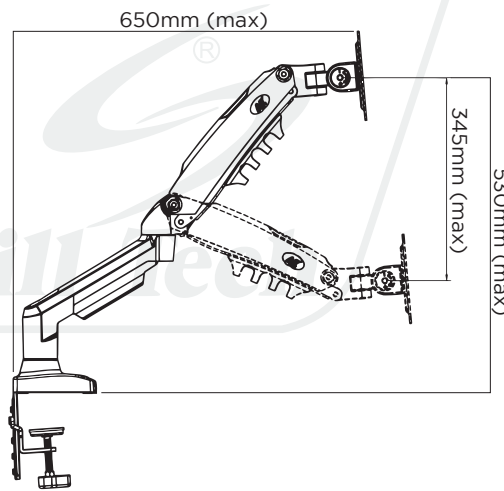

F100A

Premium steel single arm Desktop Mount
For most 22" ~ 35"

New Style
New Design

Upright
345mm

Weight Capacity
3-12 Kg

Curved Monitor

VESA Compatible
75x75-100x100

Swivel Range
+90°~-90°

Tilt Range
+85° ~ -30°

Screen Rotation
360°

Upright

Upright (Height Adjustable)

Height can maximise or minimize according to the the comfort level. Specially designed to feel free from stress and work.

Tilt

+85°

-30°

Screen Tilting

Tilt reduce the glare of overhead lights or if your monitor is too high and can't be adjusted to your eye level.

Rotation

360°

Screen Rotation

Specially Integrated for landscape and portarit view.